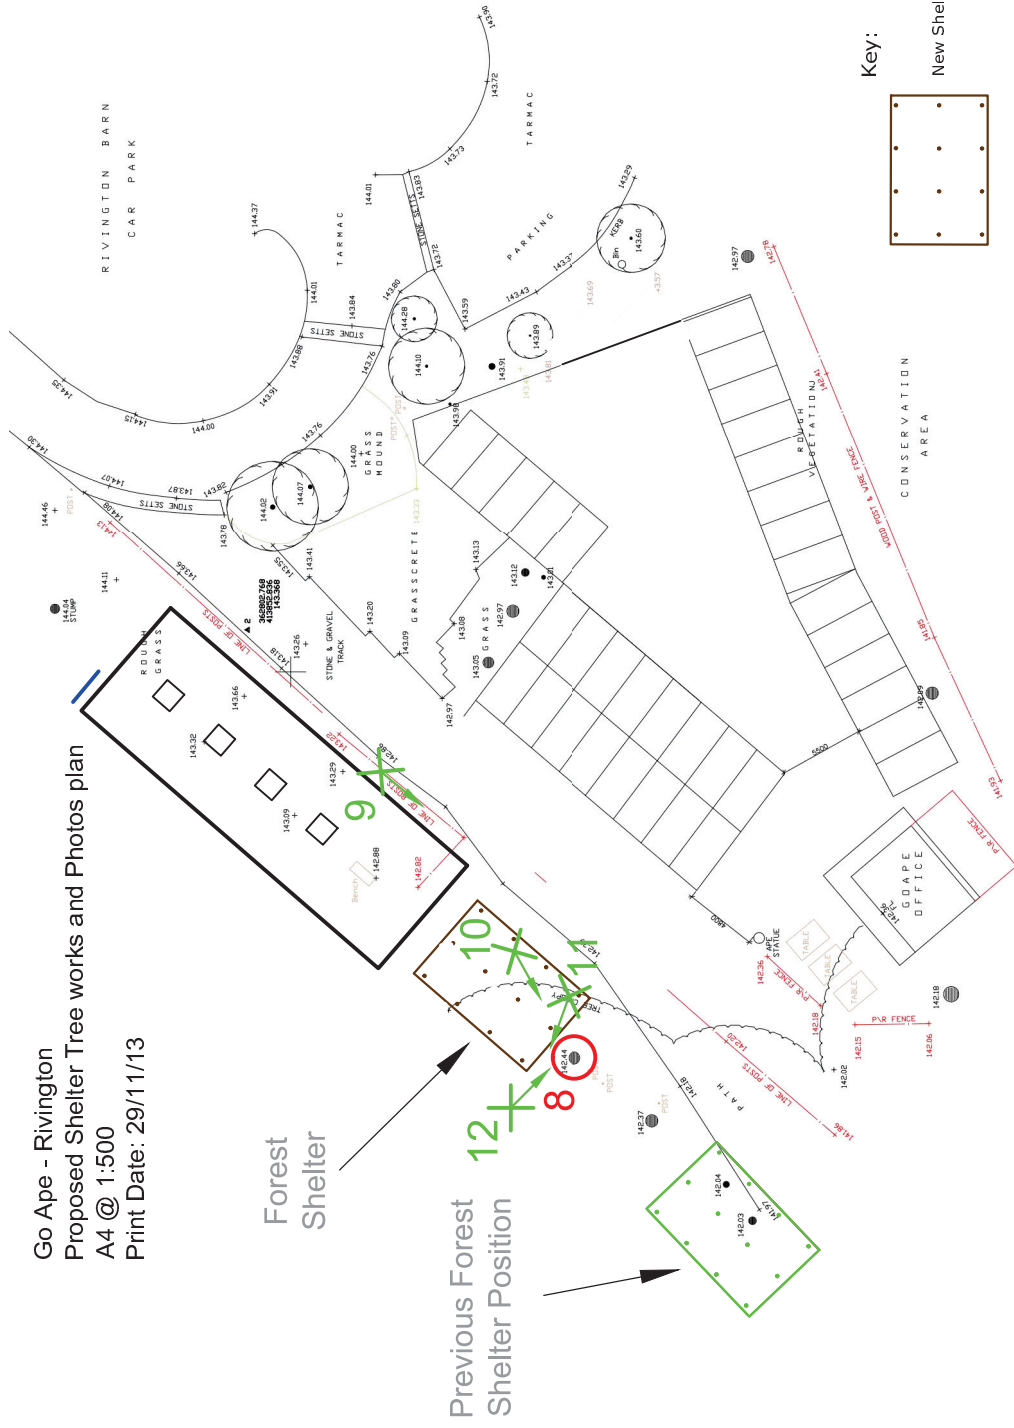

Go Ape - Rivington  
 Proposed Shelter Tree works and Photos plan  
 A4 @ 1:500  
 Print Date: 29/11/13

Forest Shelter

Previous Forest Shelter Position

Key:  
 New Shelter

Horse Tether Fence

7

Image reference showing approximate location and direction of photo